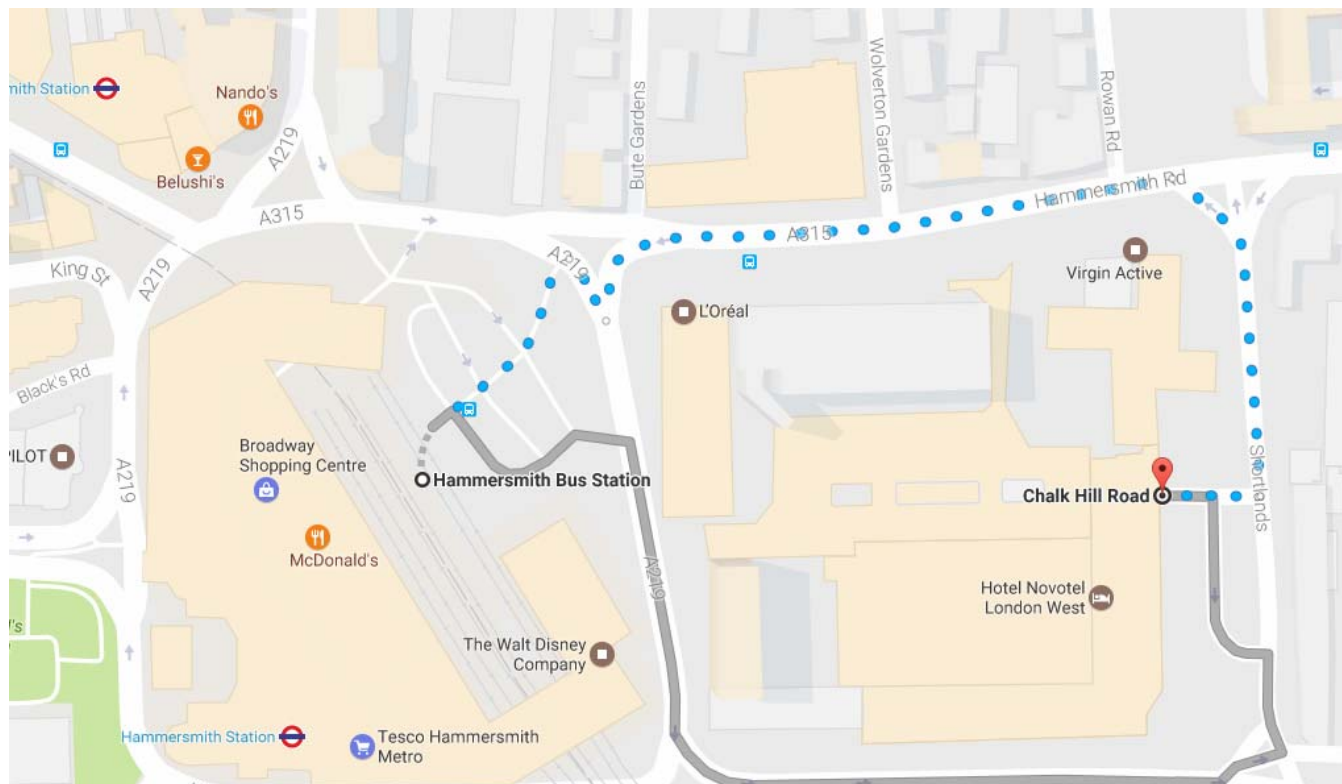

[Plan A Journey](https://tfl.gov.uk/plan-a-journey/) (https://tfl.gov.uk/plan-a-journey/)

**Nearest Underground (tube) stations:**

There are two stations within five minutes walk of Novotel:

**Hammersmith** station, which is on these Tube lines:

## Directions from Hammersmith stations to Novotel:

### From Hammersmith Broadway

There are four exits out of the station. Follow the signs for the exit that leads to the bus area and walk straight ahead to Hammersmith Road. One block ahead along Hammersmith Road turn right onto Shortlands Street.

### From Hammersmith

There is just one exit: turn left at Hammersmith Road and two blocks ahead turn right onto Shortlands Street.